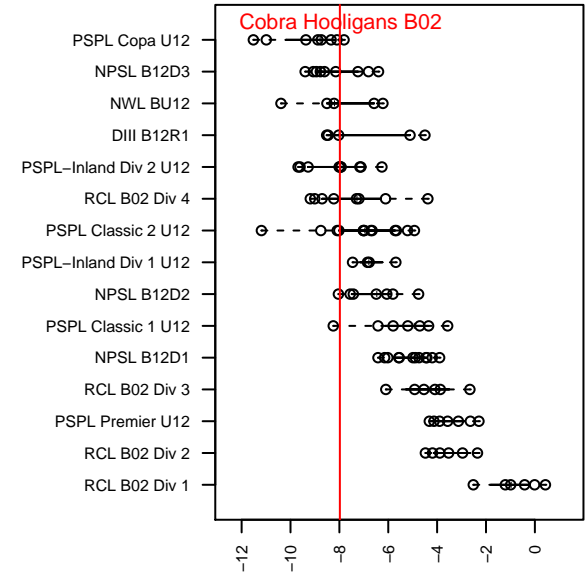

**attack and defense rating
relative to others at age
and all opponents in last 13 months**